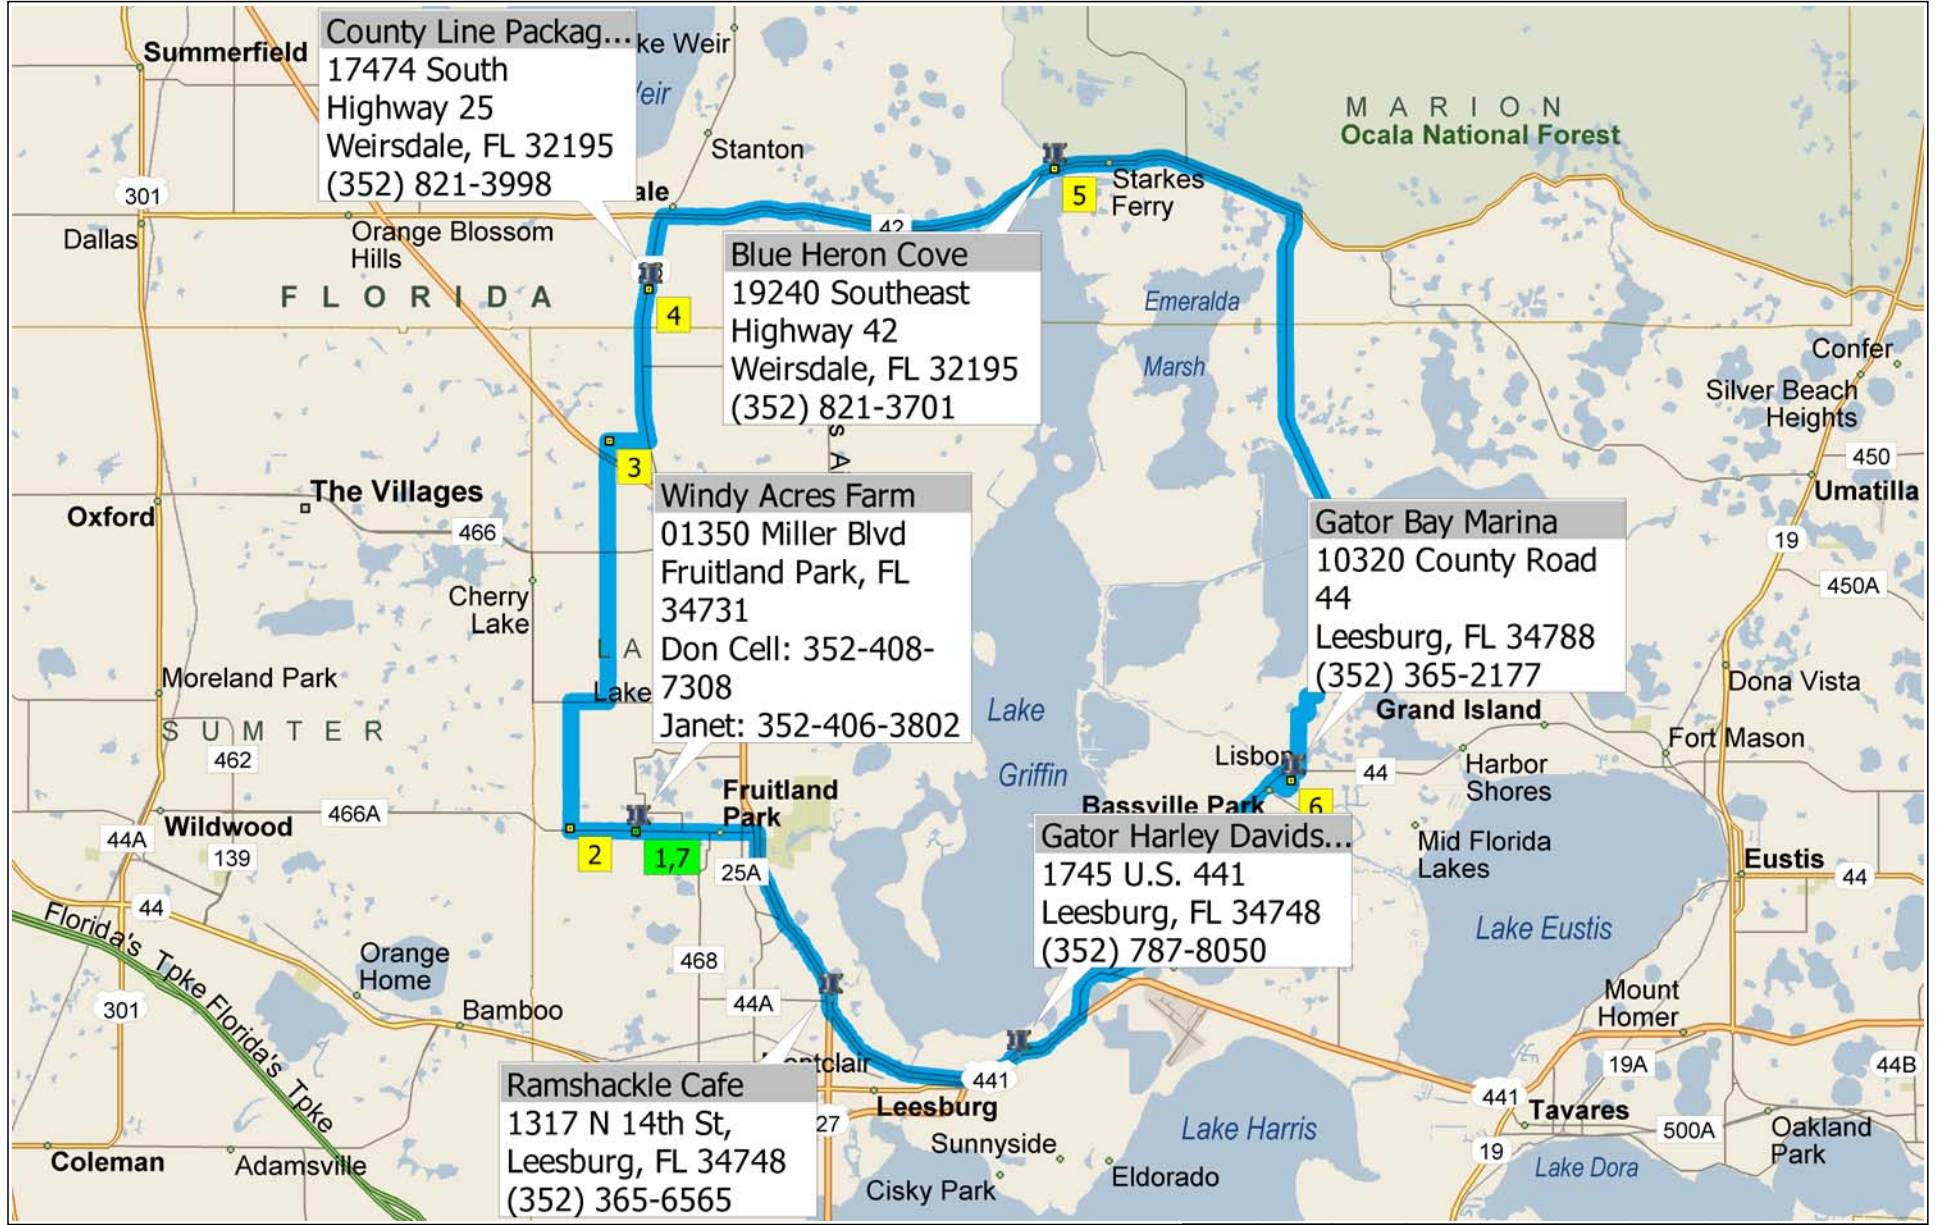

# Windy Acres Farm - North East

41.7 miles; 1 hour, 3 minutes

9:00 AM	0.0 mi	<b>1</b> Depart Windy Acres Farm on CR-466A [Miller Blvd] (West) for 0.4 mi
9:00 AM	0.4 mi	Keep STRAIGHT onto CR-466A [County Road 466A] for 0.5 mi
9:00 AM	0.9 mi	Turn RIGHT (North) onto Micro Racetrack Rd for 65 yds
9:01 AM	0.9 mi	<b>2</b> At 35237 Micro Racetrack Rd, Fruitland Park, FL 34731, stay on Micro Racetrack Rd (North) for 1.7 mi
9:04 AM	2.6 mi	Turn RIGHT (East) onto Lake Ella Rd for 0.5 mi
9:05 AM	3.1 mi	Turn LEFT (North) onto Rolling Acres Rd for 3.5 mi
9:12 AM	6.6 mi	Turn RIGHT (East) onto Griffin Ave for 43 yds
9:13 AM	6.7 mi	<b>3</b> At 1022 Griffin Ave, Lady Lake, FL 32159, stay on Griffin Ave (East) for 0.5 mi
9:14 AM	7.2 mi	Turn LEFT (North) onto SR-25 [CR-25] for 2.1 mi
9:17 AM	9.3 mi	Turn RIGHT (East) onto Local road(s) for 32 yds
9:17 AM	9.3 mi	<b>4</b> At County Line Package & Lounge, return West on Local road(s) for 32 yds
9:17 AM	9.3 mi	Turn RIGHT (North) onto SR-25 [CR-25] for 1.0 mi
9:18 AM	10.3 mi	Bear RIGHT (East) onto CR-42 [SE Highway 42] for 5.6 mi
9:25 AM	15.9 mi	<b>5</b> At near Starkes Ferry, stay on CR-42 [SE County Road 42] (East) for 3.4 mi
9:28 AM	19.3 mi	Turn RIGHT (South) onto CR-452 [SE Highway 452] for 1.8 mi
9:31 AM	21.1 mi	Keep STRAIGHT onto CR-452 [County Road 452] for 3.7 mi
9:35 AM	24.8 mi	Bear RIGHT (South) onto Felkins Rd for 0.8 mi
9:37 AM	25.6 mi	Turn RIGHT (West) onto Goose Prairie Rd for 1.3 mi
9:39 AM	26.9 mi	Turn LEFT (South) onto Emerald Ave for 0.8 mi
9:41 AM	27.7 mi	Turn RIGHT (West) onto CR-44 [County Road 44] for 0.5 mi
9:42 AM	28.1 mi	Turn LEFT (South-East) onto Tammi Dr, then immediately turn LEFT (North-East) onto Lock Rd for 0.4 mi
9:44 AM	28.5 mi	Bear LEFT (North) onto Local road(s) for 120 yds
9:44 AM	28.6 mi	<b>6</b> At Gator Bay Marina, return South on Local road(s) for 120 yds
9:44 AM	28.6 mi	Bear RIGHT (South-West) onto Lock Rd for 0.4 mi
9:46 AM	29.0 mi	Turn RIGHT (North-West) onto Tammi Dr, then immediately turn LEFT (South-West) onto CR-44 [County Road 44] for 4.3 mi
9:52 AM	33.4 mi	Turn RIGHT (South-West) onto US-441 [SR-500] for 4.0 mi
9:57 AM	37.3 mi	Take Local road(s) (RIGHT) onto US-27 [US-441] for 2.7 mi
10:00 AM	40.1 mi	Turn LEFT (West) onto CR-466A [E Miller St] for 0.2 mi
10:01 AM	40.3 mi	Keep STRAIGHT onto CR-466A [Miller Blvd] for 1.4 mi
10:03 AM	41.7 mi	<b>7</b> Arrive Windy Acres Farm